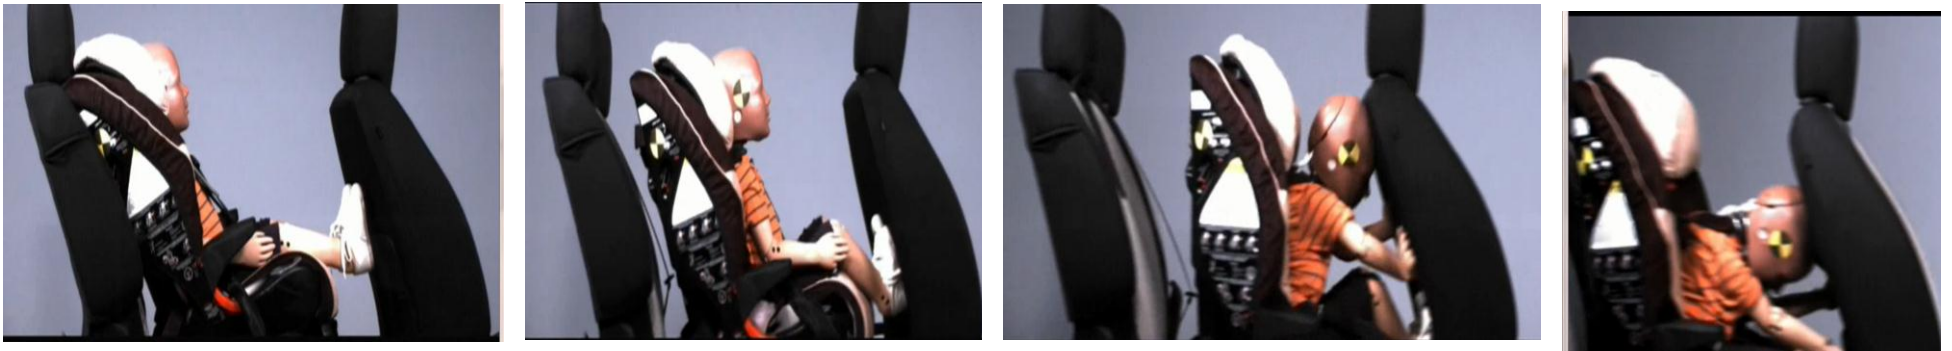

IIHS Split Screen Incorrect and Correct Installation at Simulated 35 mph. April 12, 2012

Incorrect Installation without Tether

Correct Installation with Tether